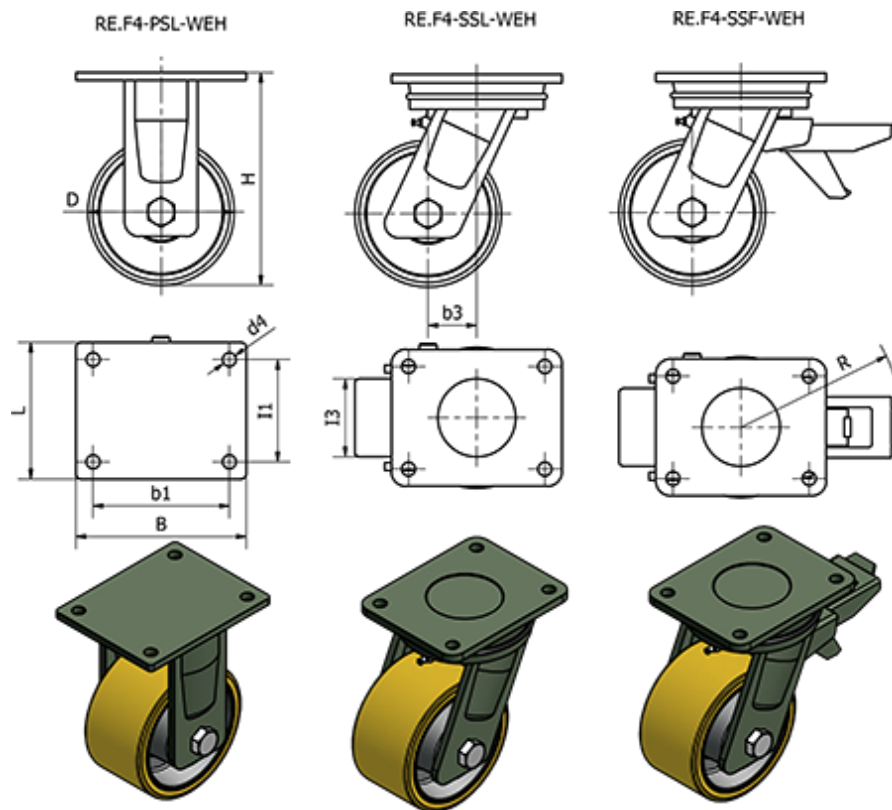

Article number: 2314451428

Description: E+G Cast iron wheel 451428  
RE.F4-150-SSL-WEH - Turning plate wo/brake

## Measures

|                               |          |                        |                     |
|-------------------------------|----------|------------------------|---------------------|
| B                             | = 175    | I1                     | = 105               |
| b1                            | = 140    | I3                     | = 80                |
| b3                            | = 50     | L                      | = 140               |
| Code                          | = 451428 | R                      | = 166               |
| D                             | = 150    | Rolling resistance (N) | = 4000              |
| d4                            | = 14     | Type                   | = RE.F4-150-SSL-WEH |
| Dynamic carrying capacity (N) | = 10000  | Weight (g)             | = 1215              |
| H                             | = 218    |                        |                     |